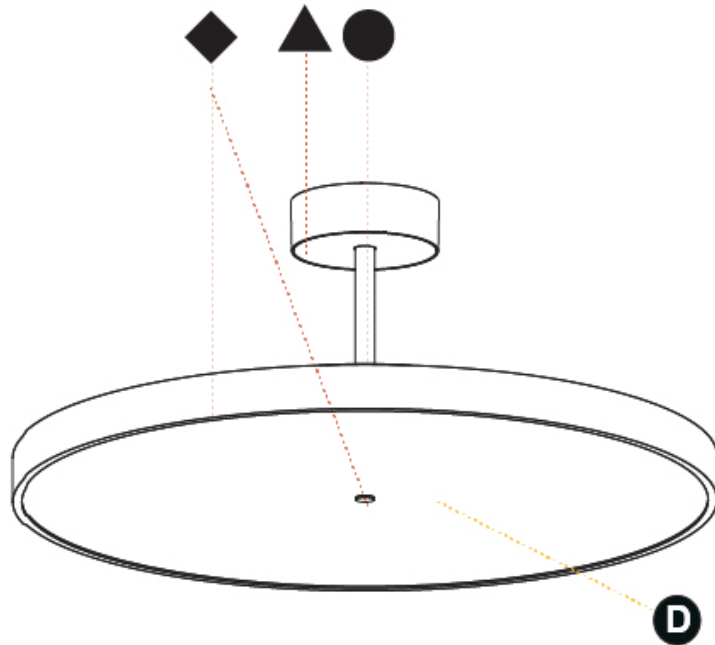

SIGN DIVA TUBE KORONA SUSPENSION

A300027-

PROJECT _____

TYPE _____

SPECIFIER _____

QUANTITY _____

DATE _____

A