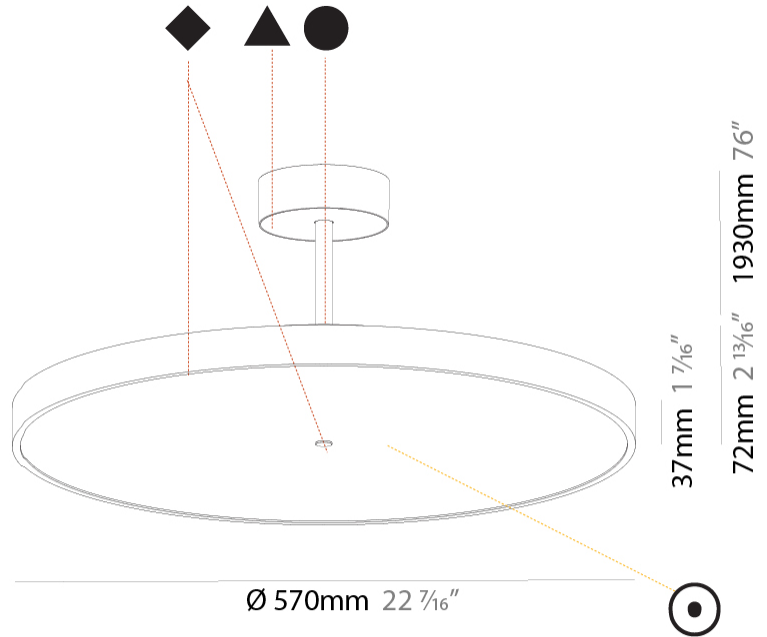

GENERAL

Series: Sign Diva Tube
Subseries: Sign Diva Tube
Brand: Prolicht
Division: Architectural
Mounting Type: Suspension
Mounting Location: Ceiling
Subcategory: Pendant

PHYSICAL

Shape: Round
Diameter (mm): 570
Diameter (in): 22 7/16
Height (mm): 72
Height (in): 2 13/16
Max. Overall Height (mm): 2002
Max. Overall Height (in): 78 13/16
Light Distribution: Direct
Weight (kg): 7.718
Weight (lbs): 17.015
Diffuser: PMMA - Opal / Micro-Prism / Sparkling Secret / Vintage Industrial
Fixture Finish: SSR / BKV / CWI / CRY / HAB / LAG / UFT / ITA / RUA / RUR / MIC / FTG / MYG / TWT / LOD / PUS / FRO / FUP / KIA / POP / BLS / SPG / MEY / GOH / GUM / CHC / COM / ABZ / JAG / OBR / MOS / ROR
Fixture Material: Extruded Aluminum / Steel

ELECTRICAL

Lamp Type: LED (Zhaga Standard)
Input Wattage (W): 49
Total Output Wattage (W): 46.9
Dimming: Tri-Mode (Non-Dimming and Phase Dimming (120Vac only) and 0-10V Dimming)
Driver Included: Yes
Driver Location: Integrated
Driver Type: Constant Current - Universal
Driver Class: Class 2
Input Voltage (V): 120 - 277
Constant Current (MA): 350

LED

Color Temperature (°K): 2700 / 3000 / 3500 / 4000
Max. Delivered Lumen (lm): 4978 / 5337 / 5384 / 5494
Nominal Lumen (lm): 6199 / 6646 / 6705 / 6842
CRI: >90 CRI
Lamp Life (hrs): 50000

OPTICAL

RATINGS AND CERTIFICATIONS

Certified By: Certified for North American Standards
IP rating: IP20